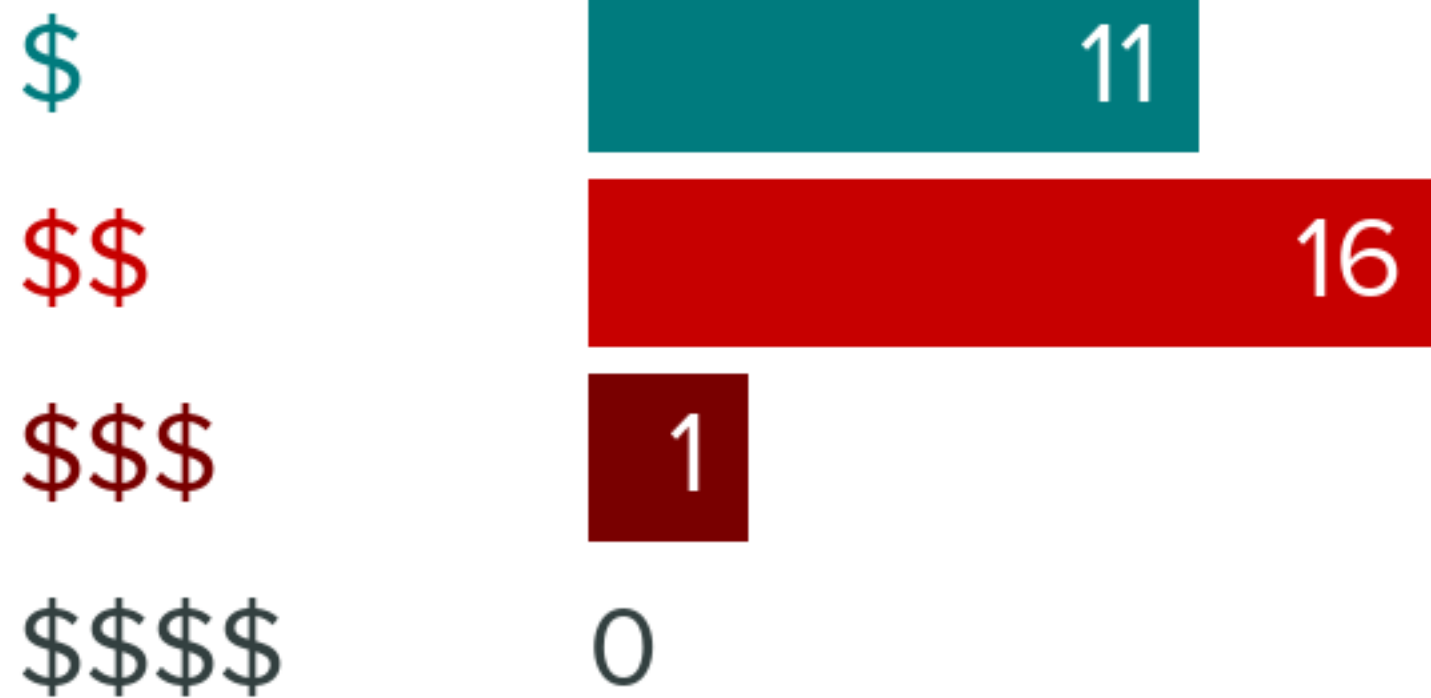

623 W OLD PASS RD, LONG BEACH, MS 39560

FOOD REPORT

NEIGHBORHOOD EATS

This home is located near **27** moderately priced restaurants and has an **average** variety of cuisines.

31

WITHIN 5 MILES

GOOD EATS BY CATEGORY

AMERICAN	6
MEXICAN	5
FAST FOOD	4
CAFES	3
COFFEE AND TEA HOUSES	3
SEAFOOD	3
ASIAN	3
PIZZA	3
ITALIAN	1
MUSIC AND SHOW VENUES	1
OTHER	2